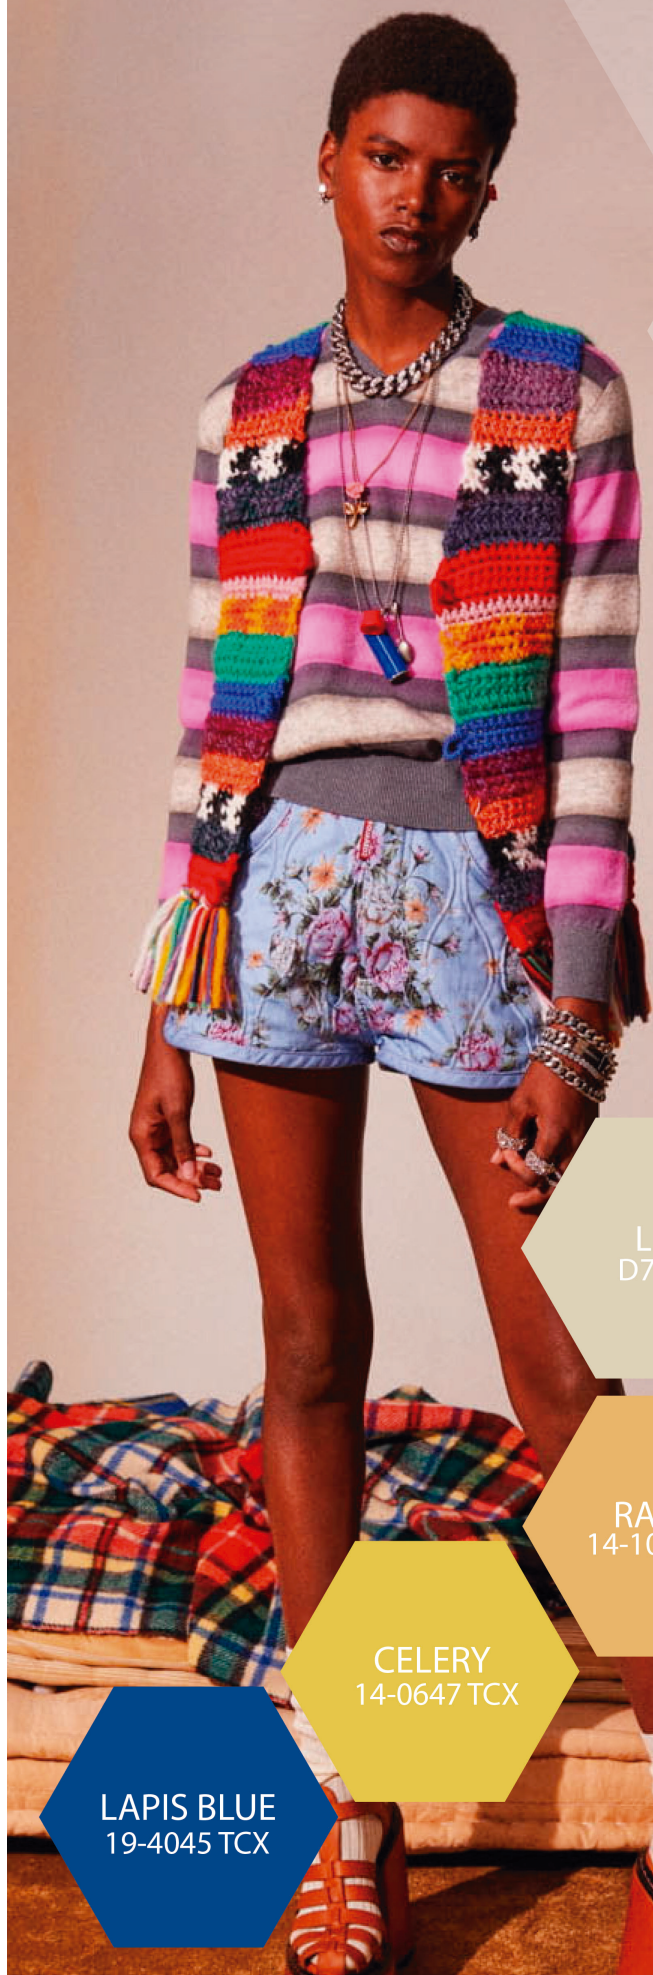

SAMUEL  SMIDT

SPRING SUMMER 2023

STRAWBERRY ICE
16-1720 TCX

CARIBBEAN BLUE
18-4525 TCX

WHITE PEPPER
15-1307 TCX

CACAO
19-1110TCX

LINO
D7D0B7

SOFT GREEN
14-6008 TCX

SPORTY RED
CF1D2A TCX

WILD SALMON
17-1564 TCX

PLASTIC PINK
EE2B5